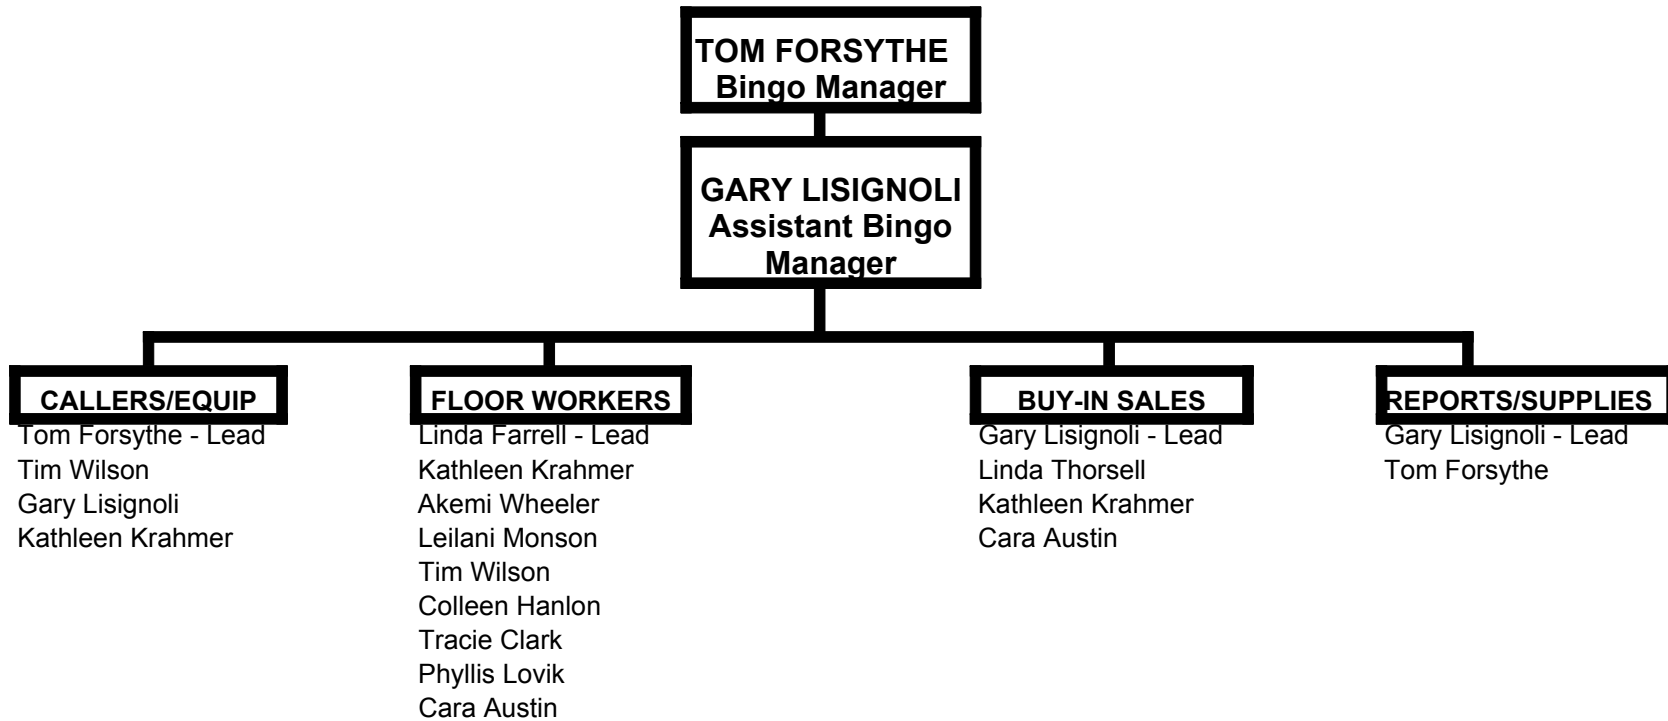

ELKS BINGO ORGANIZATION CHART

OTHER SUPPORT SERVICES FOR BINGO

SETUP
Edwin Waggoner – Lead
Carol Waggoner
John Parker
Linda Farrell
Dean Wise

FOOD SERVICE “C” = Cashier
Susan Wise “C” - Lead
Dean Wise
Hugh Pickering
Marilyn Pickering “C”
John Ashe
Gene Cota
Phyllis Lovik
Rolf Raak “C”
Marcia Raak
Jon Sholes
Lee Thorsell
Bill McMahan “C”

BAR SERVICE
Don Gotcher - Lead
Nancy Maddox
Penny Meister
Kathleen Krahrmer
Bob Little